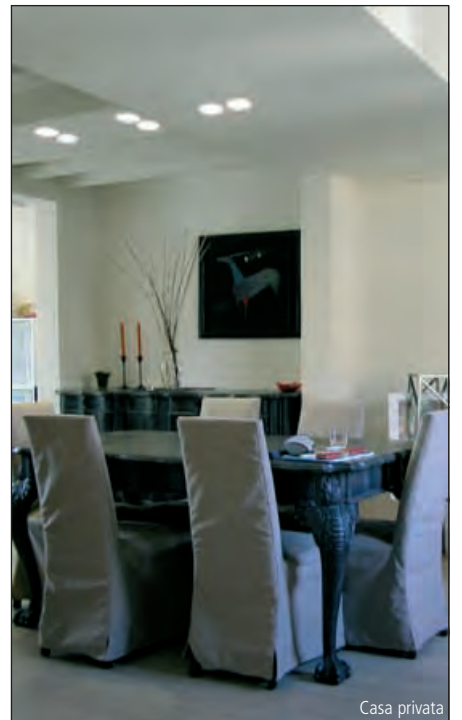

Casa privata