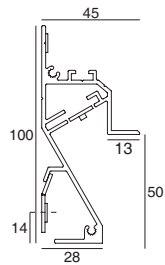

### [ MINIMA WALL profile-M ]

A 800085

Max. profile length is 6m.  
One circuit is standard

### MINIMA WALL 60-180° connection

800089

681

These strips are in meters and can be cutted every 10cm. Provided with flat opal polycarbonate cover.  
Maximum length of LEDS is 4 meters for one power supply and one PWM-unit.

MINIMA WALL

PROFILES